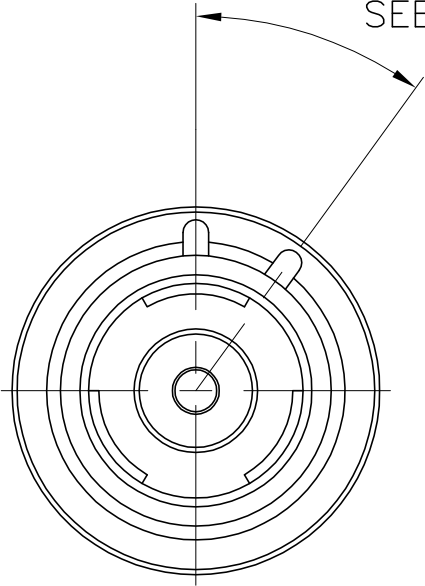

FOR KEYING
ORIENTATION
SEE TABLE

GA - FEMALE QUICK
DISCONNECT, HYD CPLG
1/4"NB - MWP 569 BAR