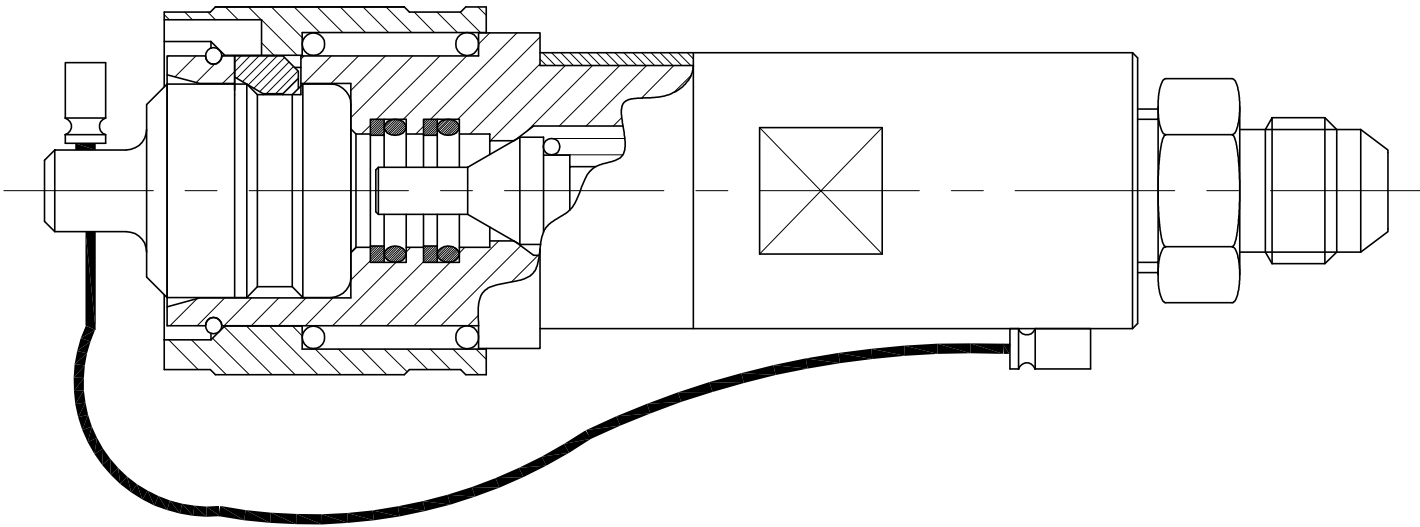

FOR KEYING
ORIENTATION
SEE TABLE

GA - FEMALE QUICK
DISCONNECT, HYD CPLG
1/4"NB - MWP 569 BAR