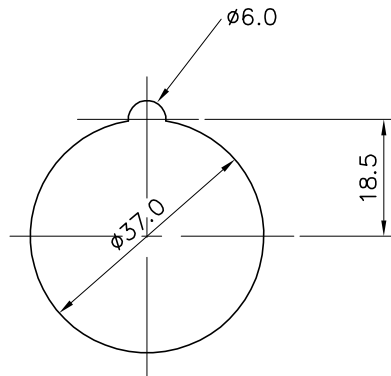

VIEW IN DIRECTION OF ARROW A

PANEL CUTOUT

GA MALE HYD CPLG
DIVER MATEABLE-3/8" NB
(BULKHEAD MTD) - 8JIC