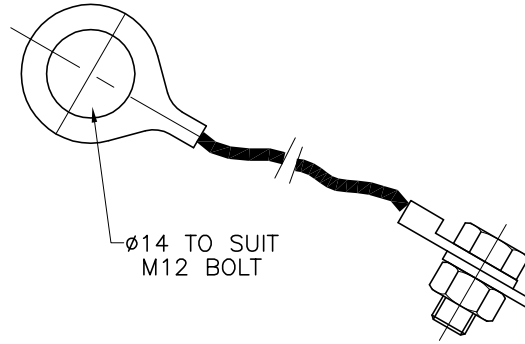

VIEW IN DIRECTION OF ARROW A

PANEL CUTOUT

GA MALE HYD CPLG
DIVER MATEABLE-3/8" NB
(BULKHEAD MTD) - 8JIC