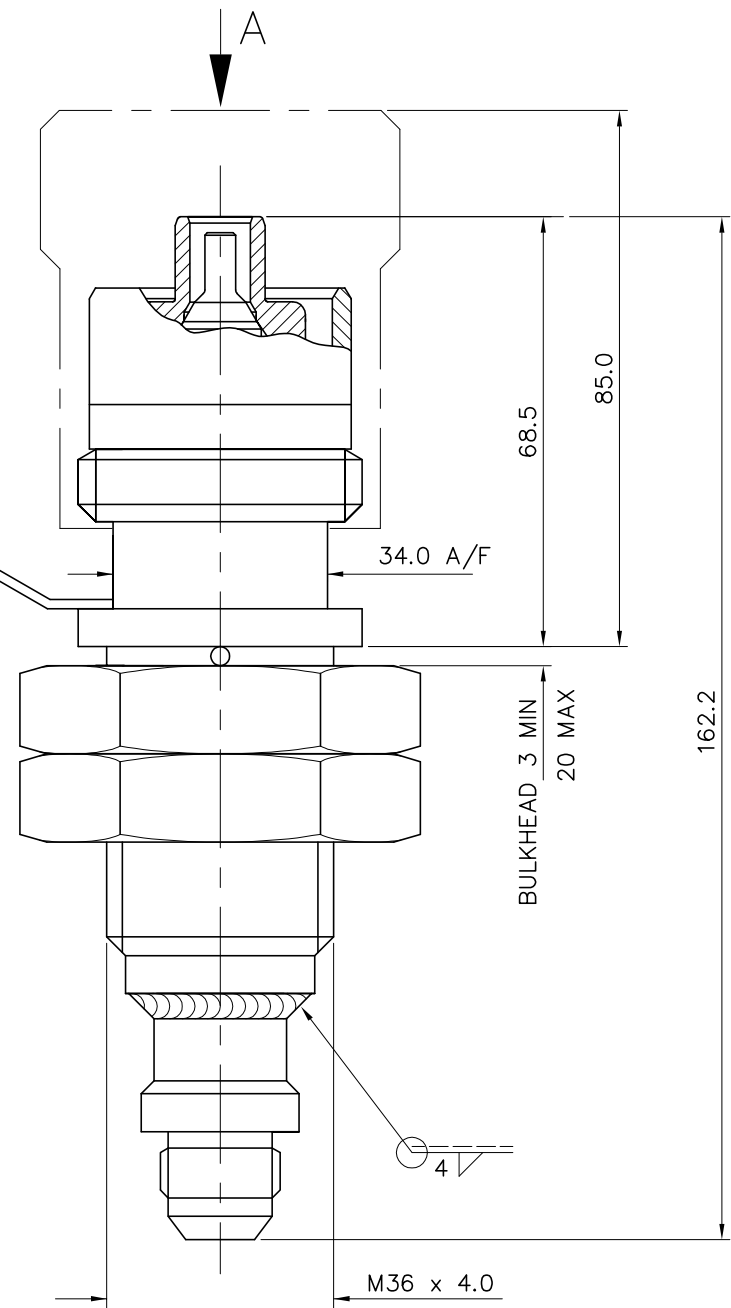

VIEW IN DIRECTION OF ARROW A

PANEL CUTOUT

GA MALE HYD CPLG
DIVER MATEABLE-3/8" NB
(BULKHEAD MTD) - 8JIC