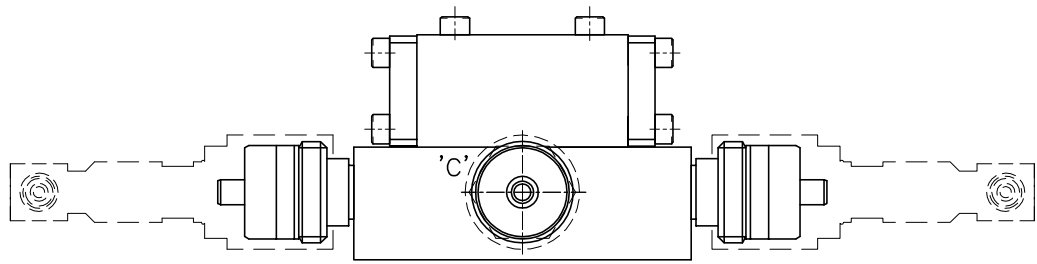

⊕ Ø0.3  
ø11.0 THROUGH  
(4 POSN'S)

1/4" N.B.FEMALE  
DIVER MATABLE  
ON HOSE

SHUTTLE VALVE  
MANIFOLD ASSEMBLY